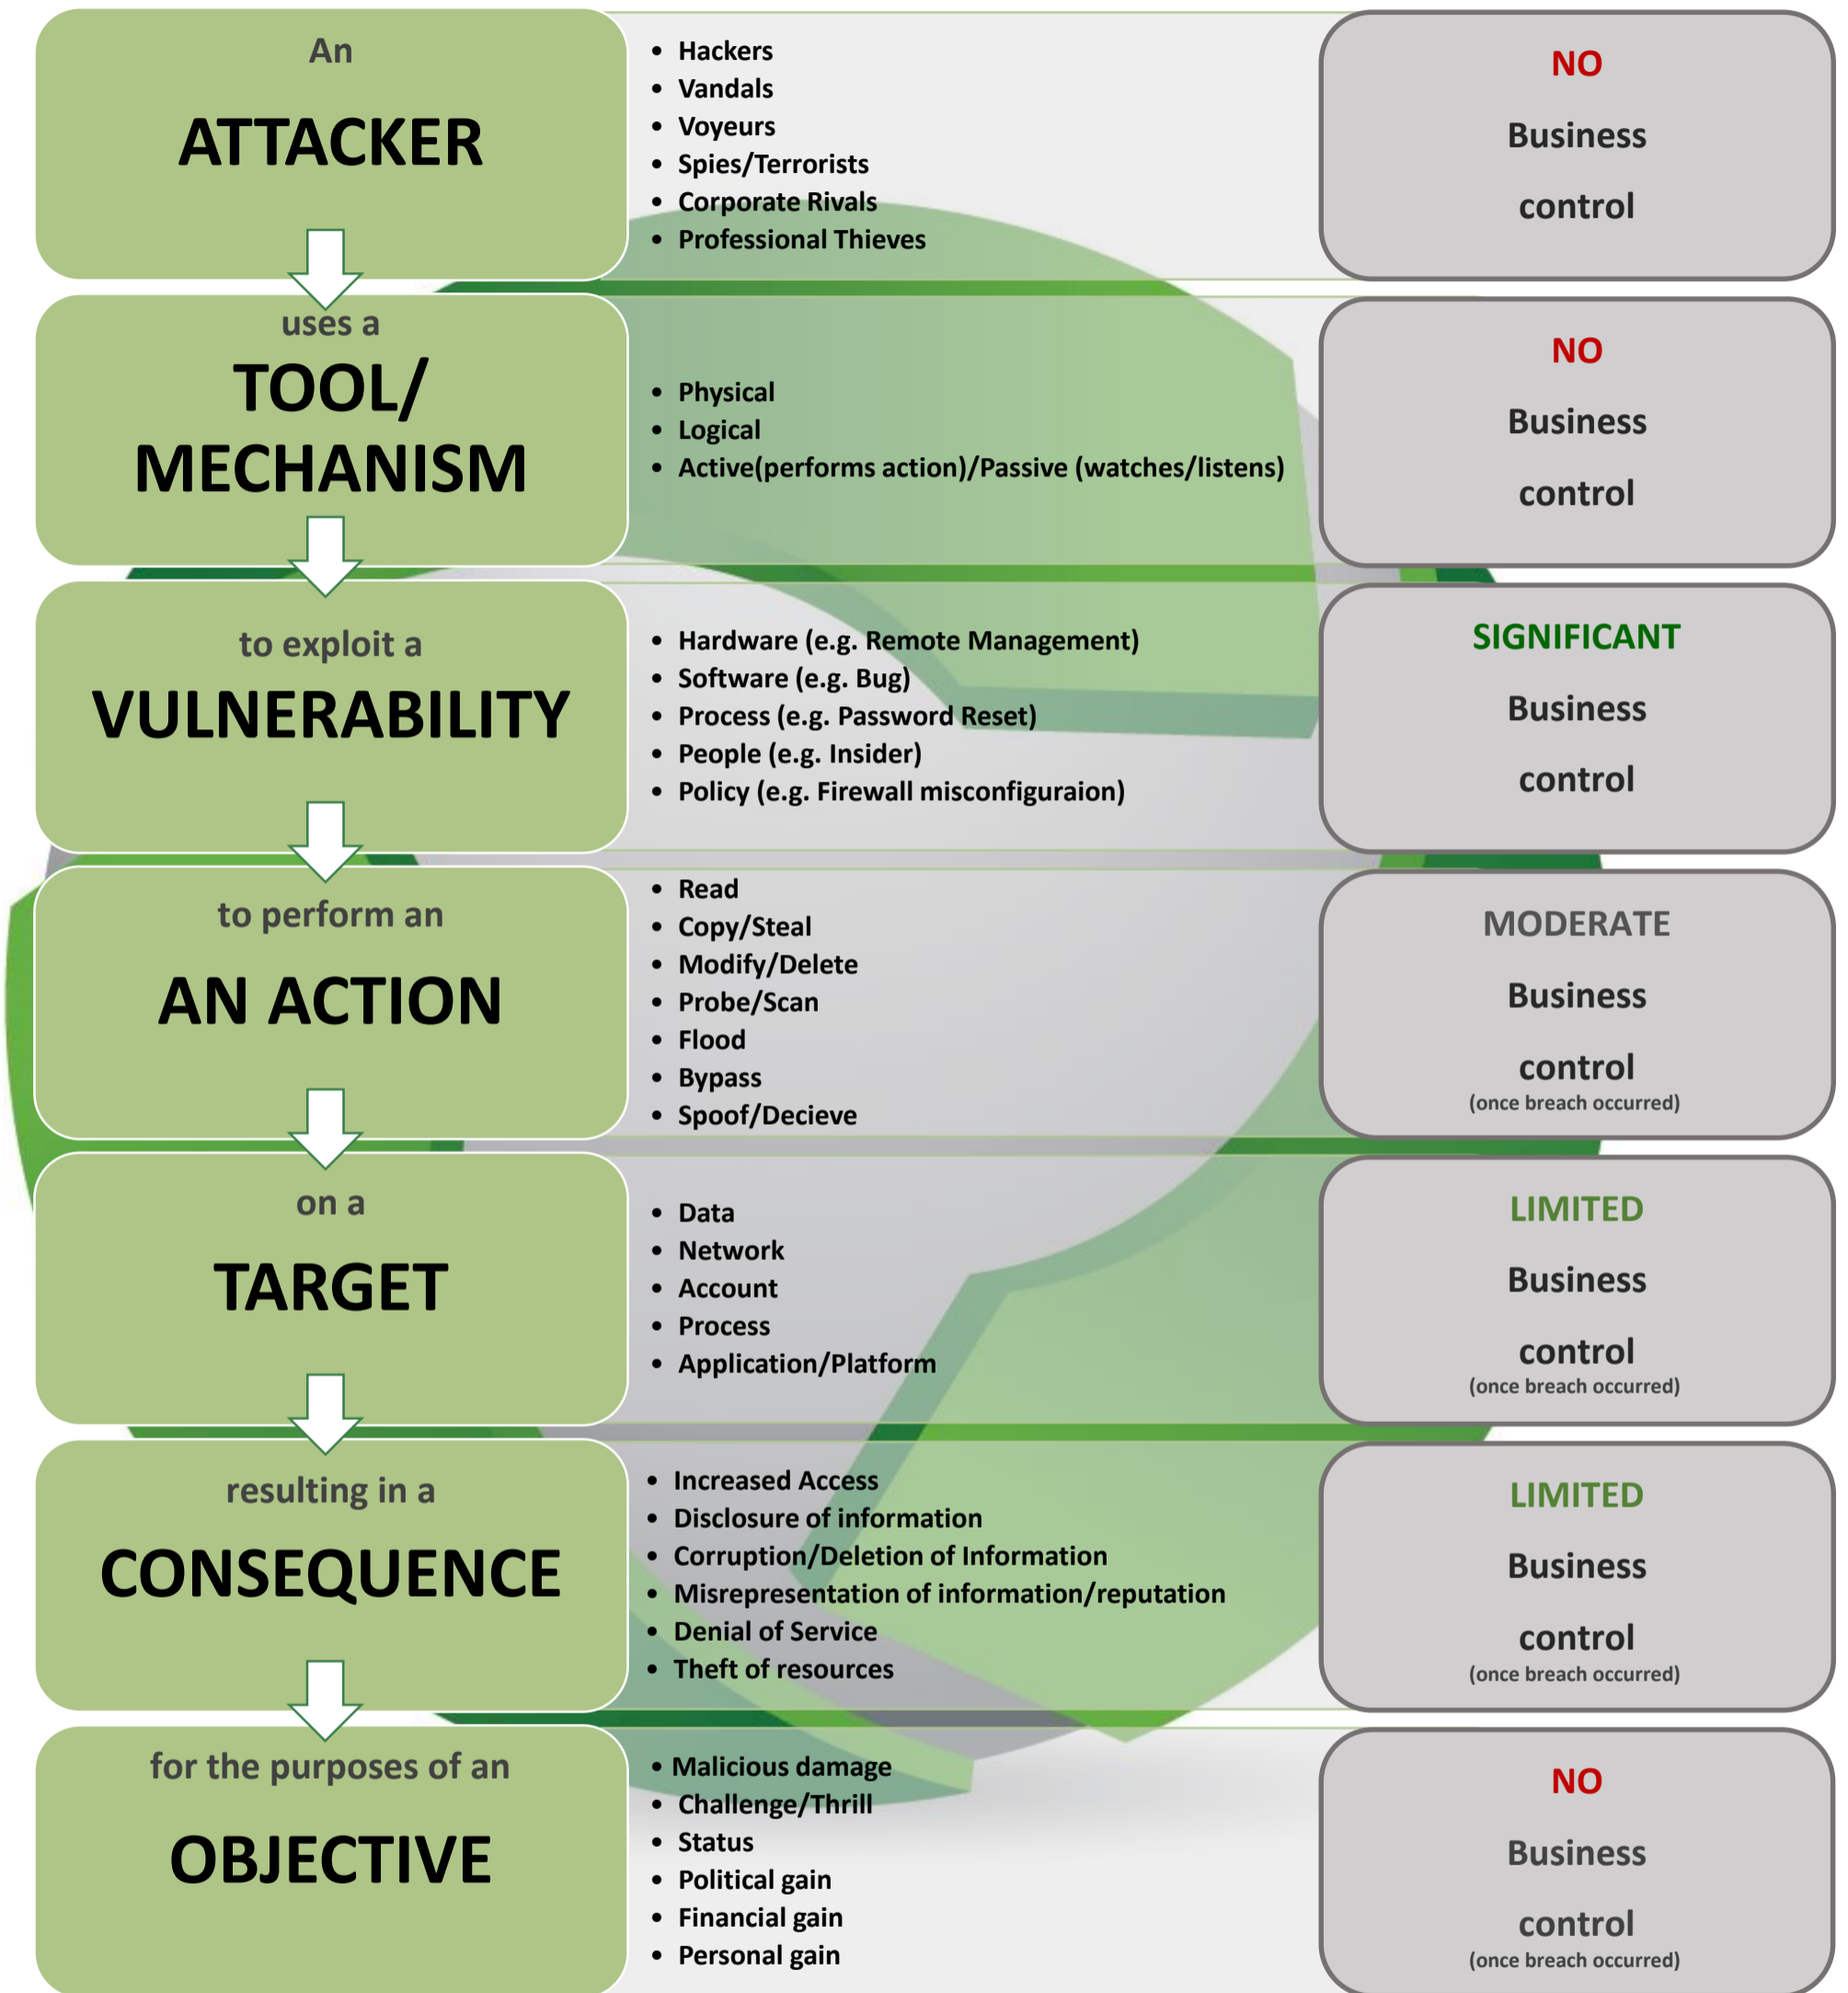

The greenCore IT Security Incident Taxonomy Model*

* Adaption of the TERENA Incident Taxonomy

©

A: Level 3, 480 Collins Street Melbourne, VIC, 3000
W: www.greencore.com.au
E: contact@greencore.com.au
T: (03) 8610 6380 80